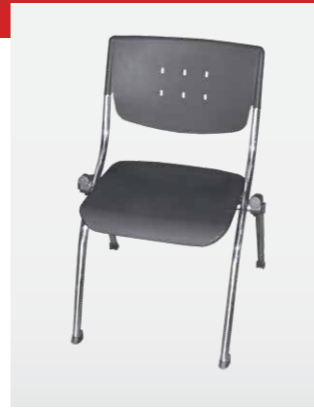

HARVARD $52

Chair

- Plastic seat & interlocking chrome legs

Available Colours

- 010309