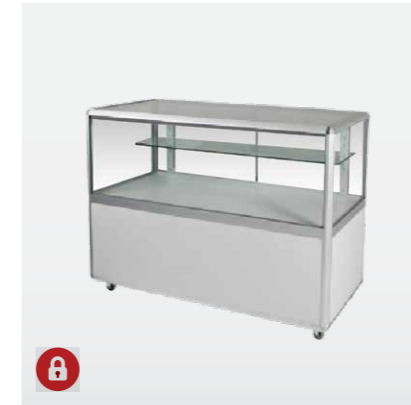

HALF GLASS $271

Showcase

- 1200(w) x 600(d) x 950mm(h)
- Lockable glass top section
- Lockable base cupboard
- With light

Item Code ■ 070107