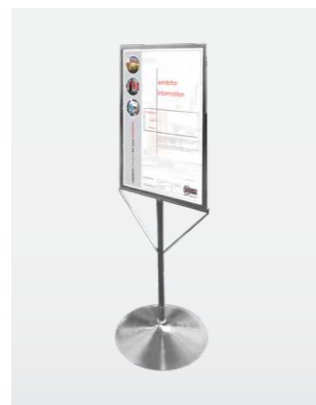

OCTA CURVED

Sign Frame

- Single or Double Sided
- 2m Panel Size: 1078(w) x 1880mm(h)
- 2.5m Panel Size: 1078(w) x 2320mm(h)

2m Frame Only	062901	\$133
2m Single Print	078501	\$365
2.5m Frame Only	062902	\$145
2.5m Single Print	078502	\$450

SMALL CHROME

Sign Holder

- Insert size: 290(w) x 420mm(h)
- Overall height: 1490mm

Frame Only	060916	\$81
Single Print	078601	\$23

A2 CHROME

Sign Holder

- Insert size: 420(w) x 594mm(h)
- Overall height: 1560mm

Frame Only	060917	\$89
Single Print	078602	\$46

LARGE CHROME

Sign Holder

- Insert size: 500(w) x 750mm(h)
- Overall height: 1560mm

Frame Only	061016	\$96
Single Print	078701	\$69

A3 PRODUCT

Sign Holder

- Print Insert Size: 297 x 420mm