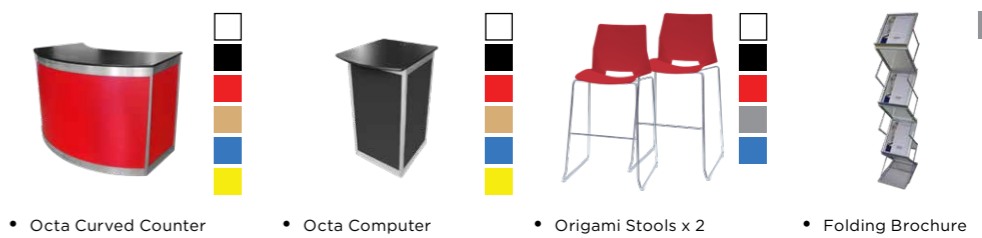

Available Colours

White	071901	\$80
Black	071902	\$90
Beech	071904	\$95
Wenge	071915	\$115
Treadplate	071917	\$125

FURNITURE PACKAGES

PACKAGE 1

Walk On Furniture
FP1001

SAVE \$35 **\$391**

PACKAGE 2

Walk On Furniture
FP1002

SAVE \$64 **\$562**

PACKAGE 3

Walk On Furniture
FP1003

SAVE \$75 **\$680**

PACKAGE 4

Walk On Furniture
FP1004

SAVE \$79 **\$649**

PACKAGE 5