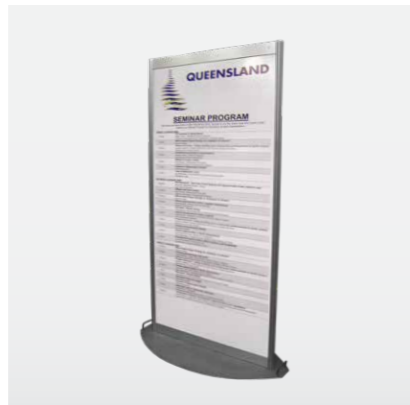

OCTA FLAT

Sign Frame

- Single or Double Sided
- 2m Panel Size: 965(w) x 2000mm(h)
- 2.5m Panel Size: 965(w) x 2320mm(h)

2m Frame Only	062801	$133
2m Single Print	078401	$347
2.5m Frame Only	062802	$145
2.5m Single Print	078402	$403