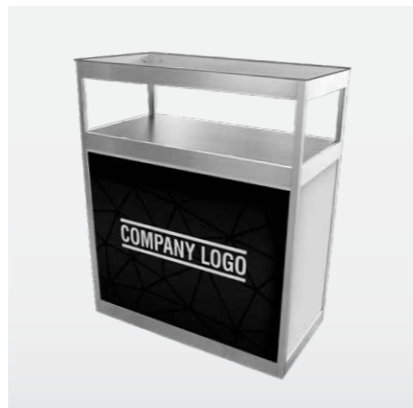

OCTA GLASS TOP
Counter

- Print Size: 965(w) x 780mm(h)
- Laminated to counter front

Front **077301** **$139**