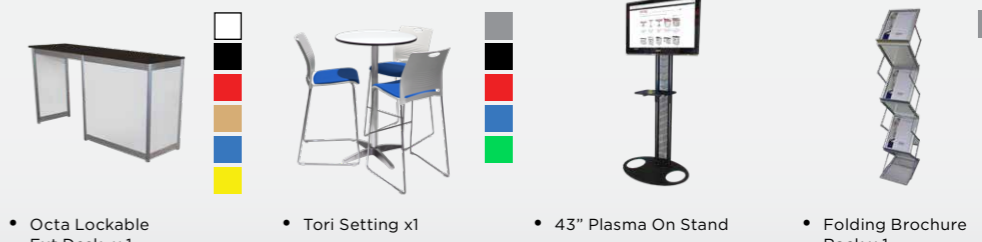

Walk On Furniture
FP1005

SAVE \$86 **\$819**

PACKAGE 6

Walk On Furniture
FP1006

SAVE \$175 **\$1300**

PACKAGE 7

Walk On Furniture
FP1007

SAVE \$186 **\$1345**