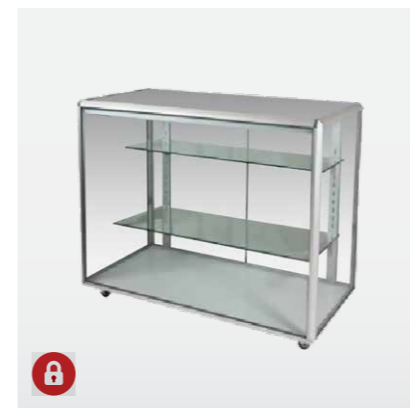

FULL GLASS $329