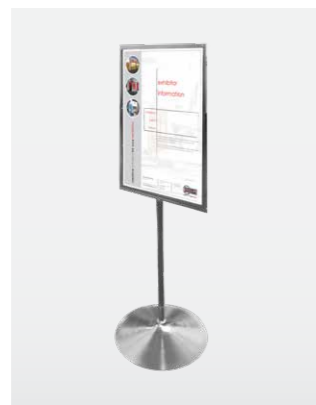

OCTA CURVED

Sign Frame

- Single or Double Sided
- 2m Panel Size: 1078(w) x 1880mm(h)
- 2.5m Panel Size: 1078(w) x 2320mm(h)

2m Frame Only	062901	\$133
2m Single Print	078501	\$365
2.5m Frame Only	062902	\$145
2.5m Single Print	078502	\$450

SMALL CHROME

Sign Holder

- Insert size: 290(w) x 420mm(h)
- Overall height: 1490mm

Frame Only	060916	\$81
Single Print	078601	\$23

A2 CHROME

Sign Holder

- Insert size: 420(w) x 594mm(h)
- Overall height: 1560mm