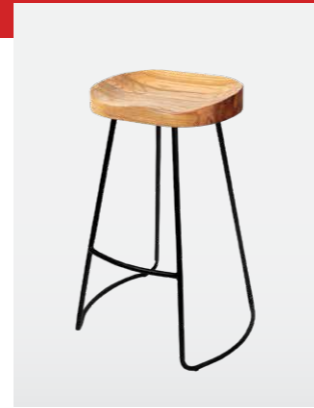

VERA \$185

Lounge Chair

- Cotton upholstery & chrome frame

Available Colours

■ 031042 ■ 031043
■ 031045 ■ 031049

FURNITURE | STOOLS & CHAIRS

BENJI \$93

Stool

- Modern look stool with sculpted timber seating

Available Colours

■ 020404

BROOKLYN \$106

Stool

- Upholstered cushion seat with back rest and adjustable chrome base

Available Colours

□ 021201 ■ 021202