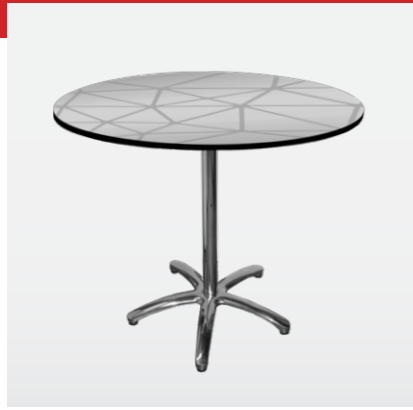

COUNTER & TABLE GRAPHICS

BELLA 800
Table

- Print Size: 800mm(d)
- Laminated to table top

Front **075001** **$118**