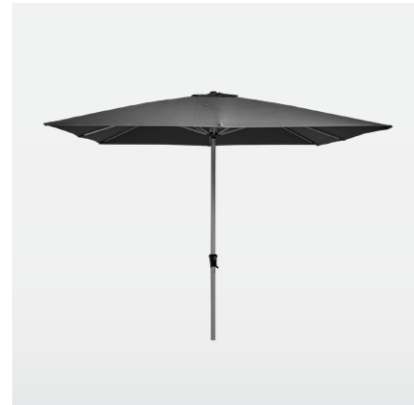

041509

PICKET FENCE \$80

Outdoor Accessory

- Sturdy painted wooden fencing for a whimsical outdoor look
- Each fence is hired in 1.8m sections

Item Code 062318

JASPER UMBRELLA \$79

Outside Umbrella

- Wind-up crank to open and close canopy
- 50+| UPF protection rating
- Secures into a table or base