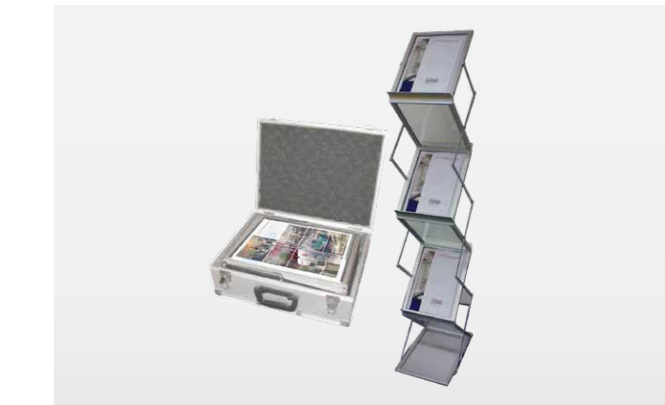

FOLDING BROCHURE

Banner

- Folding A4 brochure holder
- Double-sided
- 6 shelves
- 1430mm height
- Purchase item

Item Code	P121