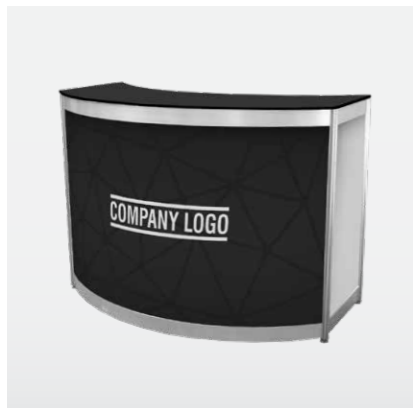

OCTA CURVED
Counter

- Print Size: 1527(w) x 880mm(h)
- Laminated to counter front

Front **077401** **$249**