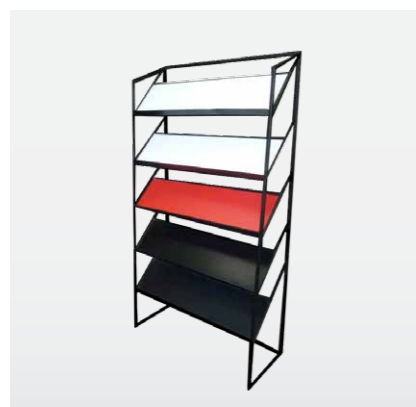

MODE SHELF UNIT $170
Brochure Holder

- 5 Shelves available as flat or at 45 degrees

Available Colours

☐ **067901** ☐ **067902** ☐ **067903**
☐ **067904** ☐ **067905** ☐ **067907**
☐ **067911**