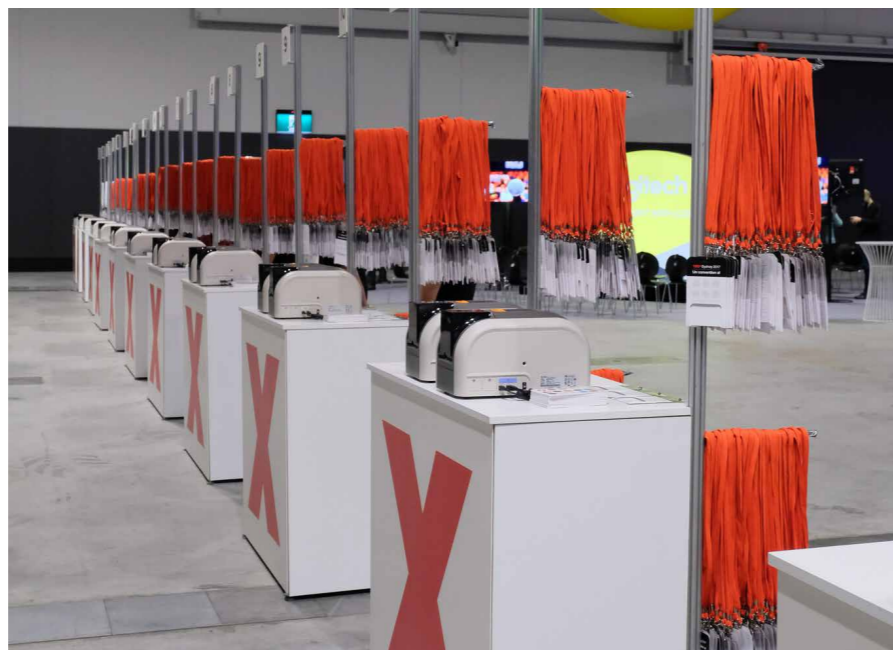

FURNITURE | FASHION DISPLAYS

Hanger

- Chrome 4-way clothes hanger
- Height adjustable arms

Item Code ■ 060316

Hanger

- Chrome 4-way clothes hanger
- Height adjustable arms

Item Code ■ 060416

Hanger

- Level semi-circle clothes hanger
- Height adjustable 1300-1800mm

Item Code ■ 063716

Hanger

- Spiral clothes hanger
- Height 1700mm

Item Code ■ 063616

Hanger

- Portable clothes hanger
- On castors
- Adjustable height

Item Code ■ 064816

Mirror

- 370(w) x 490(d) x 1435mm(h)
- Silver frame

Item Code ■ 063208

Stand

- 1745(h) x 330mm(d)
- 6 x hangers

Item Code ■ 063316

FURNITURE | GLASS DISPLAYS

Showcase

- 1200(w) x 600(d) x 900mm(h)
- Lockable glass top section
- Lockable base cupboard

Item Code ■ 070109

Showcase

- 950(w) x 600(d) x 1000mm(h)
- Lockable glass top section
- Lockable base cupboard

Item Code ■ 070101

Showcase

- 600(w) x 600(d) x 1800mm(h)
- Lockable glass top section
- Lockable base cupboard
- Lights in top section

Item Code ■ 070102

Showcase

- 1000(w) x 450(d) x 1800mm(h)
- Lockable glass top section
- Lockable base cupboard

Item Code ■ 070105

Showcase

- 1200(w) x 600(d) x 950mm(h)
- Lockable glass top section
- Lockable base cupboard
- With light

Item Code ■ 070107

Showcase

- 900(w) x 900(d) x 950mm(h)
- Lockable glass top section
- Lockable base cupboard
- With light

Item Code ■ 070106

Showcase

- 1200(w) x 600(d) x 950mm(h)
- Lockable glass top section
- With light

Item Code ■ 070108