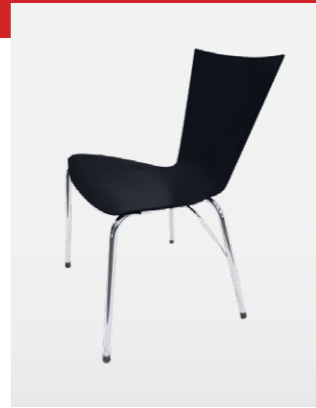

Chair

- Plastic seat & interlocking chrome legs

Available Colours

- 010309

ORIGAMI \$57

Chair

- Plastic seat & chrome frame

Available Colours

- ☐ 010141 ■ 010142
- 010143 ■ 010144
- 010145

STORM \$57

Chair

- Plastic seat & chrome legs

Available Colours

- 011502 ■ 011503
- 011505 ■ 011507

TOLIX \$56

Chair