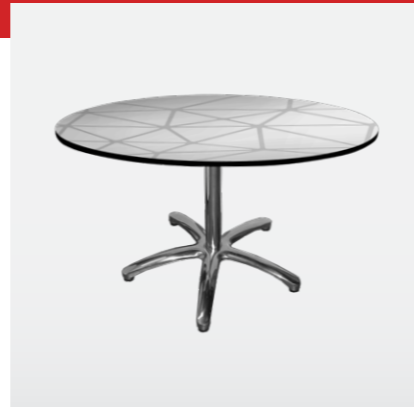

Steps **071802** **\$70**

COUNTER & TABLE GRAPHICS

BELLA 800
Table

- Print Size: 800mm(d)
- Laminated to table top

Front **075001** **\$118**

BELLA BAR
Table

- Print Size: 700mm(d)
- Laminated to table top

Front **075101** **\$91**