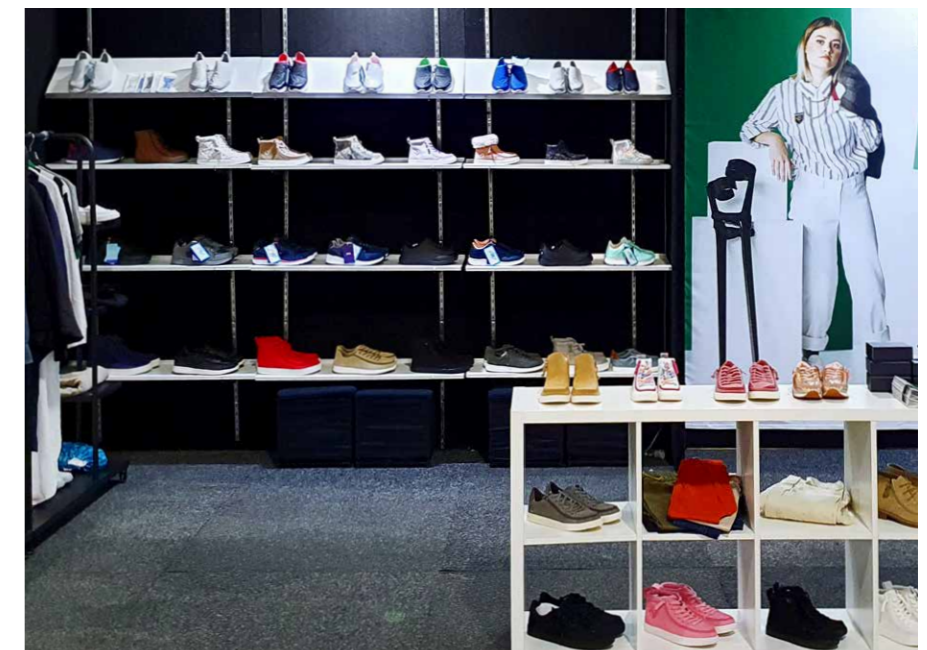

- Clear, transparent glass bowl
- Perfect for business cards

Item Code **061901**