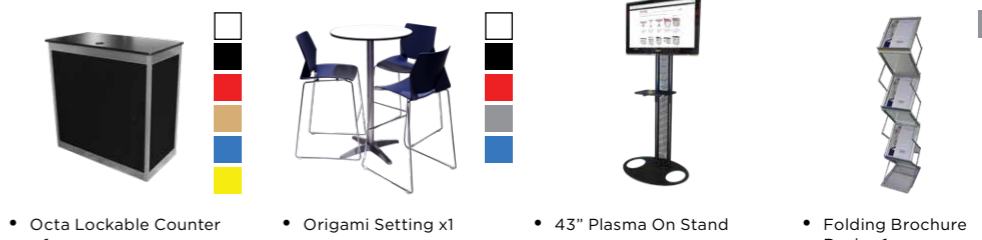

Walk On Furniture
FP1005

SAVE \$86 **\$819**

PACKAGE 6

Walk On Furniture
FP1006

SAVE \$175 **\$1300**

PACKAGE 7

Walk On Furniture
FP1007

SAVE \$186 **\$1345**