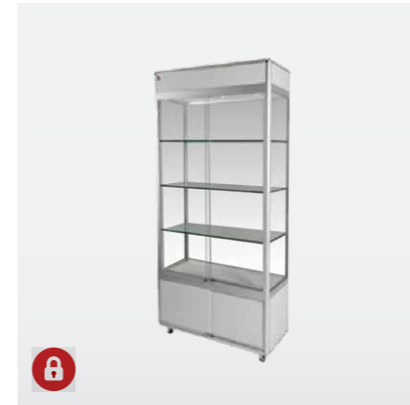

Item Code ■ 070101

GLASS TOWER \$329

Showcase

- 600(w) x 600(d) x 1800mm(h)
- Lockable glass top section
- Lockable base cupboard
- Lights in top section

Item Code ■ 070102

GLASS WINDOW \$387

Showcase

- 1000(w) x 450(d) x 1800mm(h)
- Lockable glass top section
- Lockable base cupboard